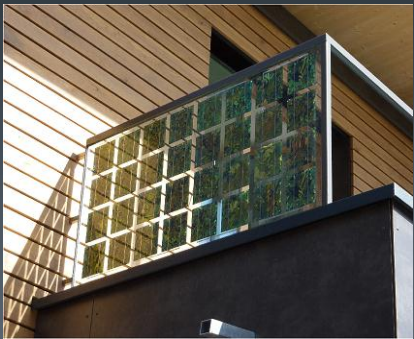

# Sol Sustainable Designs

coloured solar cells

- Tile **RED**
- Designed to suit red or terracotta roofing
- 210/230 watt
- 6 x 10 lay-out SPV
- Polycrystalline multi-crystalline cells
- Warranty 5 years limited product. 10 years at 90% and 25 years 80% limited power warranty
- Available in classic or marble series
- Aluminium frame can be powder coated red also!

- BIPV options
- Metallic Gold
- Army Green
- Marble Series

■ Army Green

■ Stone Elegance

■ Metallic Gold